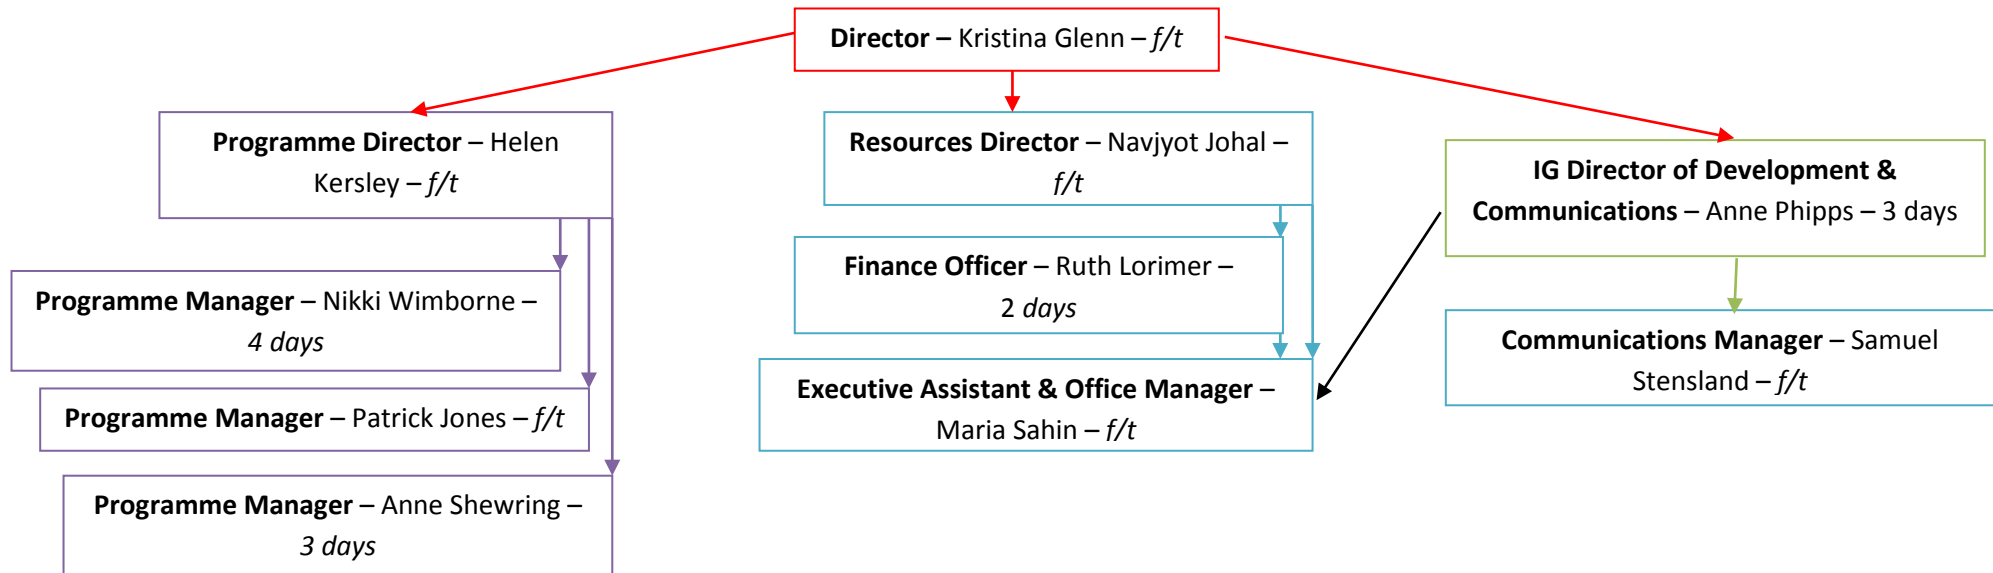

CRIPPLEGATE FOUNDATION ORGANOGRAM

Senior Management Team

Kristina Glenn, Helen Kersley, Navjyot Johal, Anne Phipps

Programme Team

Helen Kersley, Nikki Wimborne, Patrick Jones, Anne Shewring

Resources Team

Navjyot Johal, Ruth Lorimer, Maria Sahin